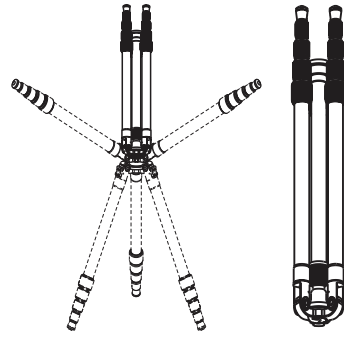

## T-X Series

**Our most compact, full-sized tripods  
specifically designed with the  
traveler in mind.**

Winner of Germany's  
Foto Magazin Tripod  
Quality Test - M3204  
  
Winner of Camera Magazine  
Innovative Imaging Product  
of the Year - TX Series  
  
5 of the Top 10 Ball Heads  
in Germany's "Traumflieger  
Test of 33 Ball Heads"  
are Sirui Ball Heads

**Legs fold up 180° for  
extra compactness**

TX series tripods - our most compact full-size tripods - specifically designed with the traveler in mind.

For easy storage and transport, the tripod can fold as small as 13.8 in (35cm) - about the size of a 2L water bottle - and weighs as little as 2.0 lb (0.9kg) !!

You can easily fit a TX tripod into a backpack, camera bag or carry-on luggage!

The TX Series tripods have a unique leg mechanism that allows you to fold the legs up 180°. This allows the tripod to be folded significantly smaller than comparably sized tripods with conventional leg designs.

Simply depress the leg angle lock and invert the legs 180°. An added advantage is that you can keep a ball head on the tripod and it will still fit in the compact carrying case that's included.

**T-2005X**  
Recommended Ball Heads:  
K-20X, G-20X