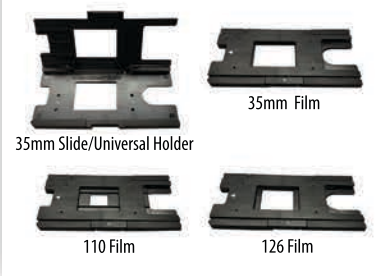

Just insert the film holder into the Pana-Scan[™]. Insert your slides or negatives in the holder, view the images on the **5" LCD screen**, Press the OK/☑ button and the images are stored on an SD memory card ready for you to use in your computer, share on social media, email, archive or view on a TV.

Smart Phone and Tablet Compatible

INCLUDES

UNIVERSAL HOLDER

for 35mm, 110 & 126 Instamatic Slides & Negatives.

- View your Images on Built-In 5" IPS LCD Display or TV in HD
- Save Images Directly to SD Cards
- Connect to your PC or Mac to save to your computer.
- Copy on CD or DVD or USB Flash drive
- Post to Social Media, Email & Print easily to share with Friends & Family

Technical Specifications:

 - Lens Specification....F/3.5, 5 element lens
 - Color Balance.....Automatic & Manual RGB Adjustment
 - Exposure Control....Automatic & Manual EV Adjustment
 - Focus Range.....Fixed focus
 - Film Sizes.....35mm, 110, 126 Instamatic Slides (2x2 mounted) & Negatives
 - Image Sensor.....14 Mega pixel CMOS Sensor, 22 Mega pixel (Interpolated)
 - Light Source.....White LED Panel
 - PC Interface.....USB 2.0
 - Connections.....USB Type C for Power, Transfer and Use as Card Reader, HDMI for Preview & Output to TV
 - Memory Card.....Supports SD/SDHC Cards up to 32GB (Memory card sold separately)
 - Power.....5V/1A DC Adapter (included), Computer USB port (USB-C to USB-A Cable included), Power Bank (optional sold separately)
 - AC Adapter.....Input 100~240V 50/60Hz 0.2A Output 5V 1A (Included)
- iPhone/iPad require camera connection kit (sold separately)*