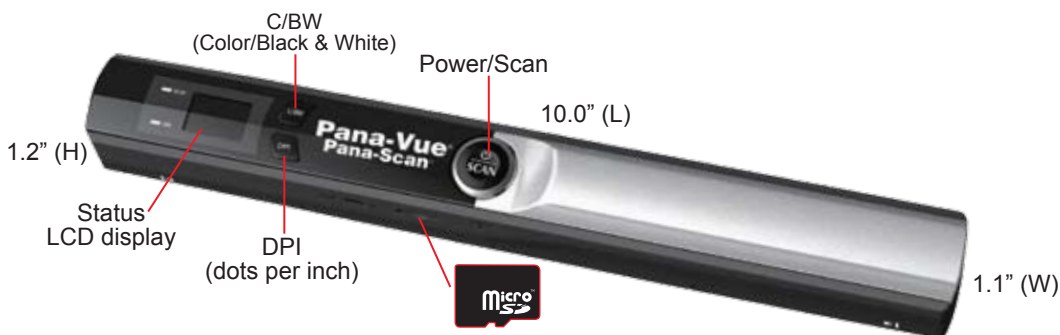

Easy, Fun, Lightweight and Portable (powered by 2 AA batteries) you can carry the Easy Scan with you and save your scans on a micro SD card*. You can then send the scans by slipping the micro sd card into your cell phone or just wait till you get back and download to your computer.

Technical Specifications:

- Resolution Low resolution: 300x300 dpi (default)
High resolution: 600x500 dpi
- Maximum scanning speed for A4 size document Color High resolution - 13 seconds
Mono High resolution - 6 seconds
Color Low resolution - 3 seconds
Mono Low resolution - 2 seconds
- Capacity (Based on 1GB microSD card, scanning A4 size original) 600dpi color - 220 Photos (Min.)
600dpi mono - 290 Photos (Min.)
300dpi color - 780 Photos (Min.)
300dpi mono - 1280 Photos (Min.) (Actual number of scans varies depending on complexity of original)
- Scan width 8.27"
- Scan length 300DPI: 50" (Max), 600DPI: 25" (MAX)