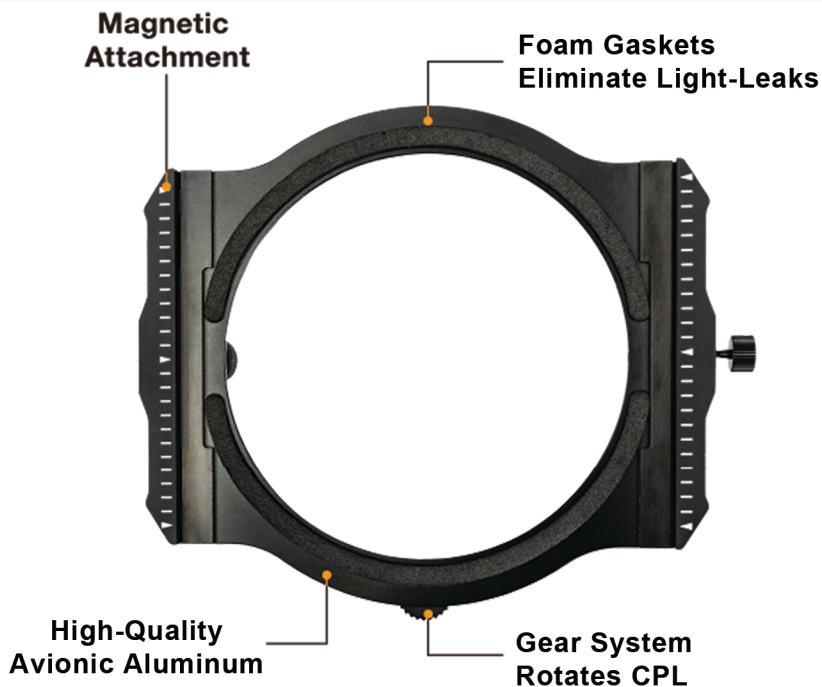

NEW

MARUMI

Innovative Magnetic Square Filter System

100 X 150 GND
Soft • Hard • Reverse

Attach
Magnetically
→
Slide to
Position

100 X 100 ND
Nine Densities

Attach
Magnetically
→

100mm Magnetic
Filter Holder (M100)

Drop
In
←
Gear
Rotation

Circular Polarizer
Rotates in M100 Holder

QUICK & SECURE MOUNTING & SWAPPING

Our Innovative Magnetic Filter System enables you to quickly attach and detach square filters in any situation. Enables you to capture magnificent scenery changing second by second. Sophisticated design without compromise.

- Slimmer and more compact than traditional slot-in systems.
- Requires less set-up time and makes it easier to swap filters quickly and confidently.
- The strong magnets grab the filter with one touch, holding it tightly and securely, eliminating issues caused by light leaks when using traditional slot-in style square filters.
- One M100 Holder can hold up to 3 stacked filters, allowing you to layer for creative effects.
- The 100mm square glass is mounted in a sturdy metal frame with knurled edges and a wide tab at the top, allowing easy handling without getting fingerprints on the filter.

Holder Specifications

Ultra Slim Design

No Vignetting with 16mm and Longer Focal Length Lenses

**82, 77 and 72 mm
Holder Rings included**

CREATE SPECTACULAR PHOTOS WITH GRADUATED ND FILTERS

The Magnetic Filter System is ideal for using Graduated ND filters, allowing the photographer to easily line up the ND area with the horizon line by sliding the filter up and down on its magnets.