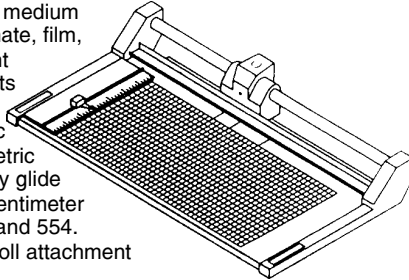

EDL12E	12" Trimmer	12E
EDL15E	15" Trimmer	15E
EDL18E	18" Trimmer	18E

DAHLE Cut-Cat Rolling Trimmers

Lightweight, compact and safe. Self-sharpening rotary blade enclosed in a housing so it is only exposed to the cutting edge. Transparent clamp and work surface ruled in inches. Quick reference marks for proper alignment of material. Rubber pads for stability.

EDL507	12½" cutting length	507
EDL508	18" cutting length	508
EDL500R	Replacement Blade Assembly for 507/508	RBAC

DAHLE Heavy Duty Rolling Trimmer

For precision cutting of light to medium weight material. Ideal for laminate, film, acetate, poster board, blueprint paper, etc. Cuts up to 10 sheets of 20lb. paper. Safe rotary blade shielded by tough plastic housing. Accurate inch and metric ruler with backstop. Heavy duty glide bar. Table area calibrated in centimeter squares on models 550, 552, and 554. Lifetime Guarantee. Optional roll attachment available.

EDL550	13¾" cutting length	550
EDL552	18⅛" cutting length	552
EDL554	26⅜" cutting length	554
EDL556	37½" cutting length	556
EDL558	50" cutting length	558

Doran Rotary Trimmers

Designed to cut single sheets of paper or film. Shielded, self-sharpening, high quality steel rotary cutting blade assures safety and consistent sharp cutting edge.

Transparent plate permits careful alignment during set up and holds material firmly in place while cutting.

Compact portable design.

Steel working surface, calibrated in inches, color coordinated in black and beige.