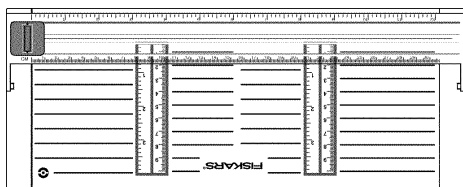

Perfect for trimming photos and creating a decorative scrapbook. Both inch and metric scales are printed on clear rails. Each blade carriage is durable enough to make over 1,000 cuts. The 8½" Personal Trimmer has built-in holes to enable it to be stored in most standard ring binders including 3, 5, and 7-ring binders as well as A4 size binders. Packed 6 per box.