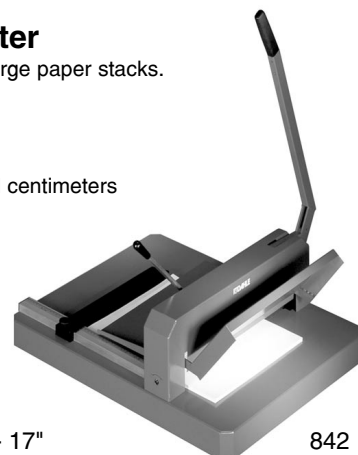

- Patented, beveled blade of Solingen steel
- Self-adjusting clamp holds materials securely and prevents slipping
- Fan guard protects fingers
- Lockable T-square for accurate measurements and precision 90° cuts
- Measurements in inches and millimeters
- Cuts up to 20 sheets

EDL130	30" Paper Cutter	130
EDL136	36" Paper Cutter	136
EDL142	42" Paper Cutter	142

Heavy Duty Ream Cutter

For quick and accurate cutting of large paper stacks.

- Ground upper blade
- Safety cover
- Quick-action clamp
- Scale bar imprinted in inches and centimeters
- Adjustable back-stop
- Cuts up to 200 sheets
- Optional floor stand available

EDL842	HD Ream Cutter - 17"	842
--------	----------------------	-----

Heavy Duty Cutter

Millimeter accuracy guaranteed by a spindle-driven backstop.

- Ground upper blade
- Safety cover
- Quick-action clamp
- Scale bar imprinted in inches and centimeters
- Spindle-driven, self-locking back-stop
- Optional floor stand available