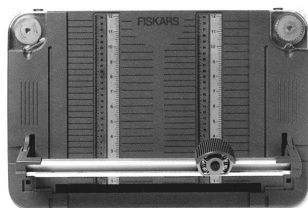

**FISKARS®
Rotary Trimmers**

Rolling blade stays close to the cutting surface for accurate and safer cutting. 4-sided cutting strip improves cutting performance and prolongs blade life. Pivoting carriage guide for easy loading and securing of paper — prevents fanning or shifting. Accepts interchangeable decorative and speciality blades.