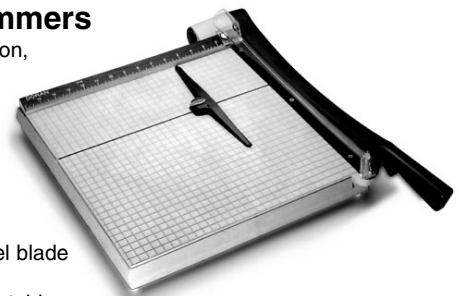

Doran Paper Trimmers

Made of tough, strong Styron, the beige and dark brown body is moisture proof... it will not warp or crack.

A transparent guard keeps fingers safe, yet doesn't hamper visibility or restrict sheet size.

The hardened, ground steel blade cuts cleanly and precisely.

The trimming guide is adjustable and the paper or board can't slip under it.