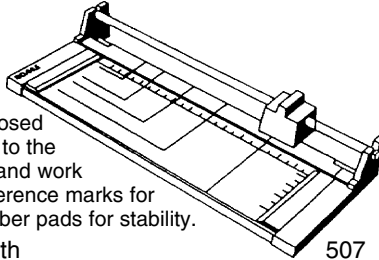

DAHLE

VANTAGE Trimmers

- Locking, spring-action metal blade
- Automatic clamp guards fingers and ensures accurate trimming
- Clear grid with inch and metric scales
- Metal base won't warp, shrink or crack
- Non-skid rubber feet
- Limited lifetime warranty

EDL12E	12" Trimmer	12E
EDL15E	15" Trimmer	15E
EDL18E	18" Trimmer	18E

DAHLE Cut-Cat Rolling Trimmers

Lightweight, compact and safe. Self-sharpening rotary blade enclosed in a housing so it is only exposed to the cutting edge. Transparent clamp and work surface ruled in inches. Quick reference marks for proper alignment of material. Rubber pads for stability.

EDL507	12½" cutting length	507
EDL508	18" cutting length	508
EDL500R	Replacement Blade Assembly for 507/508	RBAC

DAHLE Heavy Duty Rolling Trimmer

For precision cutting of light to medium weight material. Ideal for laminate, film, acetate, poster board, blueprint paper, etc. Cuts up to 10 sheets of 20lb. paper. Safe rotary blade shielded by tough plastic housing. Accurate inch and metric ruler with backstop. Heavy duty glide bar. Table area calibrated in centimeter squares on models 550, 552, and 554. Lifetime Guarantee. Optional roll attachment available.