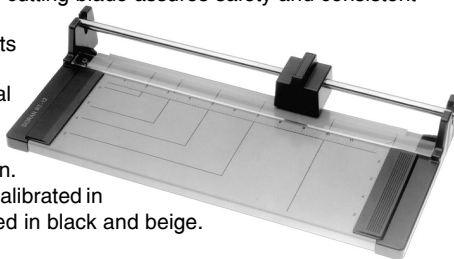

EDL507	12½" cutting length	507
EDL508	18" cutting length	508
EDL500R	Replacement Blade Assembly for 507/508	RBAC

DAHLE Heavy Duty Rolling Trimmer

For precision cutting of light to medium weight material. Ideal for laminate, film, acetate, poster board, blueprint paper, etc. Cuts up to 10 sheets of 20lb. paper. Safe rotary blade shielded by tough plastic housing. Accurate inch and metric ruler with backstop. Heavy duty glide bar. Table area calibrated in centimeter squares on models 550, 552, and 554. Lifetime Guarantee. Optional roll attachment available.

EDL550	13¾" cutting length	550
EDL552	18⅛" cutting length	552
EDL554	26⅜" cutting length	554
EDL556	37½" cutting length	556
EDL558	50" cutting length	558

Doran Rotary Trimmers

Designed to cut single sheets of paper or film. Shielded, self-sharpening, high quality steel rotary cutting blade assures safety and consistent sharp cutting edge.

Transparent plate permits careful alignment during set up and holds material firmly in place while cutting.

Compact portable design.

Steel working surface, calibrated in inches, color coordinated in black and beige.

EAR133	18" rotary trimmer	RT18
--------	--------------------	------

DAHLE

All-Metal Lever Cutter

Precision made with patented Dahle safety guard which prevents the cutting of anything, except paper properly inserted underneath the clamping bar. Metric and US scales. Adjustable back stops and safety guard on both models.