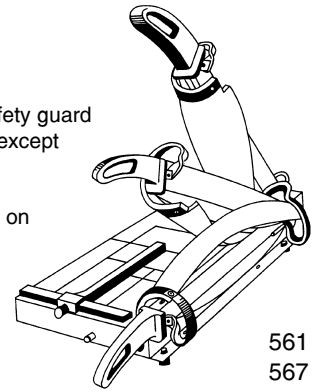

EDL550	13¾" cutting length	550
EDL552	18⅛" cutting length	552
EDL554	26⅜" cutting length	554
EDL556	37½" cutting length	556
EDL558	50" cutting length	558

Doran Rotary Trimmers

Designed to cut single sheets of paper or film. Shielded, self-sharpening, high quality steel rotary cutting blade assures safety and consistent sharp cutting edge.

Transparent plate permits careful alignment during set up and holds material firmly in place while cutting.

Compact portable design.

Steel working surface, calibrated in inches, color coordinated in black and beige.

EAR133	18" rotary trimmer	RT18
--------	--------------------	------

DAHLE

All-Metal Lever Cutter

Precision made with patented Dahle safety guard which prevents the cutting of anything, except paper properly inserted underneath the clamping bar. Metric and US scales. Adjustable back stops and safety guard on both models.

EDL561	14½" cutting length	561
EDL567	21½" cutting length	567

DAHLE

Safety First Lever Cutters

Quality and safety characterize these lever action paper cutters. Trims up to 10 sheets of paper quickly and easily.