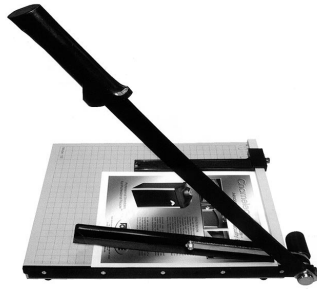

DAHLE

VANTAGE Trimmers

- Locking, spring-action metal blade
- Automatic clamp guards fingers and ensures accurate trimming
- Clear grid with inch and metric scales
- Metal base won't warp, shrink or crack
- Non-skid rubber feet
- Limited lifetime warranty

EDL12E	12" Trimmer	12E
EDL15E	15" Trimmer	15E
EDL18E	18" Trimmer	18E

DAHLE Cut-Cat Rolling Trimmers

Lightweight, compact and safe. Self-sharpening rotary blade enclosed in a housing so it is only exposed to the cutting edge. Transparent clamp and work surface ruled in inches. Quick reference marks for proper alignment of material. Rubber pads for stability.

EDL507	12½" cutting length	507
EDL508	18" cutting length	508
EDL500R	Replacement Blade Assembly for 507/508	RBAC

DAHLE Heavy Duty Rolling Trimmer

For precision cutting of light to medium weight material. Ideal for laminate, film, acetate, poster board, blueprint paper, etc. Cuts up to 10 sheets of 20lb. paper. Safe rotary blade shielded by tough plastic housing. Accurate inch and metric ruler with backstop. Heavy duty glide bar. Table area calibrated in centimeter squares on models 550, 552, and 554. Lifetime Guarantee. Optional roll attachment available.

Transparent plate permits careful alignment during set up and holds material firmly in place while cutting.

Compact portable design.

Steel working surface, calibrated in inches, color coordinated in black and beige.