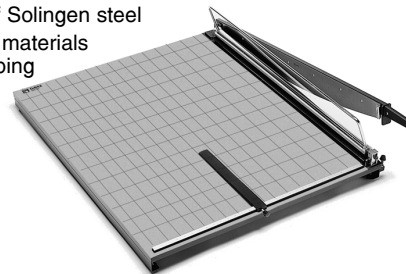

EDL130	30" Paper Cutter	130
EDL136	36" Paper Cutter	136
EDL142	42" Paper Cutter	142

Heavy Duty Ream Cutter

For quick and accurate cutting of large paper stacks.

- Ground upper blade
- Safety cover
- Quick-action clamp
- Scale bar imprinted in inches and centimeters
- Adjustable back-stop
- Cuts up to 200 sheets
- Optional floor stand available