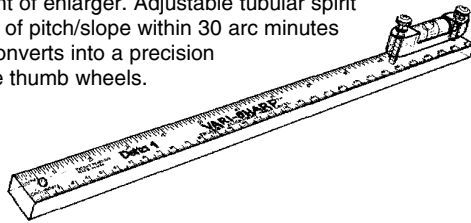

FOR FAST DELIVERY CALL TOLL FREE!

EAST
1-888-ARGRAPH
OR 1-800-526-6290

WEST
1-888-WESTARG
OR 1-800-323-9069

CPM/Delta Bes-Board

4 x 4 recessed lens board.
39mm/Leica mount hole.
Fits 99% of all enlarging lenses.

ECP312010 Bes-Board 13320

CPM/Delta Bes-Align

Calibrates lens with enlarger. Adjusts front to back and left to right with three control knobs. Test negative included for lens fall-off, lens distortion, edge-sharpness and parallel alignment. Lens board 4" x 4".

ECP312000 Bes-Align 13310

CPM/Delta VariSharp Enlarger Alignment Tool

Allows proper alignment of enlarger. Adjustable tubular spirit level reads increments of pitch/slope within 30 arc minutes (1/2 of one degree). Converts into a precision 12" level by locking the thumb wheels. Made of acrylic.