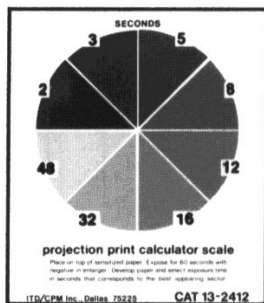

E-12 Enlarging Accessories

samigon® System 7 Polycontrast Filters (For use with any variable grade black and white paper)

An economical and durable filter system for use with Kodak Polycontrast and Ilford multigrade paper. Set of 7 filters housed in individual opaque vinyl sleeves. 3" square, 1/16" thick plastic filters, range from 1 to 4 (with 1/2 increments) allowing the full range of contrast control. Filters can be trimmed with scissors to fit into the filter drawer of most enlargers. In poly bag for pegboard display.

ESA901 System 7 Polycontrast Filters

CPM/Delta Projection Print Calculator Scale

Gives perfect exposures every time. Eight pie wedges of calibrated graduated density tell you the right number of seconds after one test exposure. Saves paper and chemistry. Easy to use. 4" x 5".

ECP230 Projection Print Scale 12610

CPM/Delta 2 in 1 Cropper

Crops 5 x 7 and 8 x 10 negatives, transparencies, and prints. Black reverse for transparencies, black border viewing. Quick accurate composition in inches and centimeters.

PRO-C: 8½" x 11", 4" x 5" opening
PRO-A: 5" x 8½", 2" x 3" opening

ECP232 PRO-C 2-in-1 Cropper 22110

samigon® 2 in 1 Cropper

When a photographer has a standard print or negative and wants to enlarge it to 5 x 7 or 8 x 10, how can he tell which part of the original will fit in the new format? Simple... use the Samigon 2 in 1 Cropper.