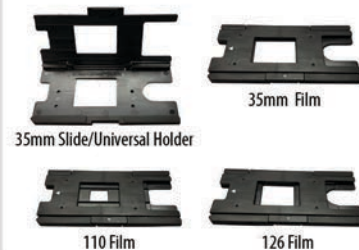

**Instantly Turn Your Cherished 35mm, 126 & 110 Slides & Negatives Into Digital Images**

**5" LCD  
Photo  
Display**

**ULTRA WIDE  
VIEWING ANGLE!**

**Smart  
Phone  
and  
Tablet  
Compatible**

#### UNIVERSAL HOLDER

for 35mm, 110 & 126 Instamatic Slides & Negatives.

● View your Images on Built-In 5" IPS LCD Display or TV in HD

● Save Images Directly to SD Cards

● Connect to your PC or Mac to save to your computer.